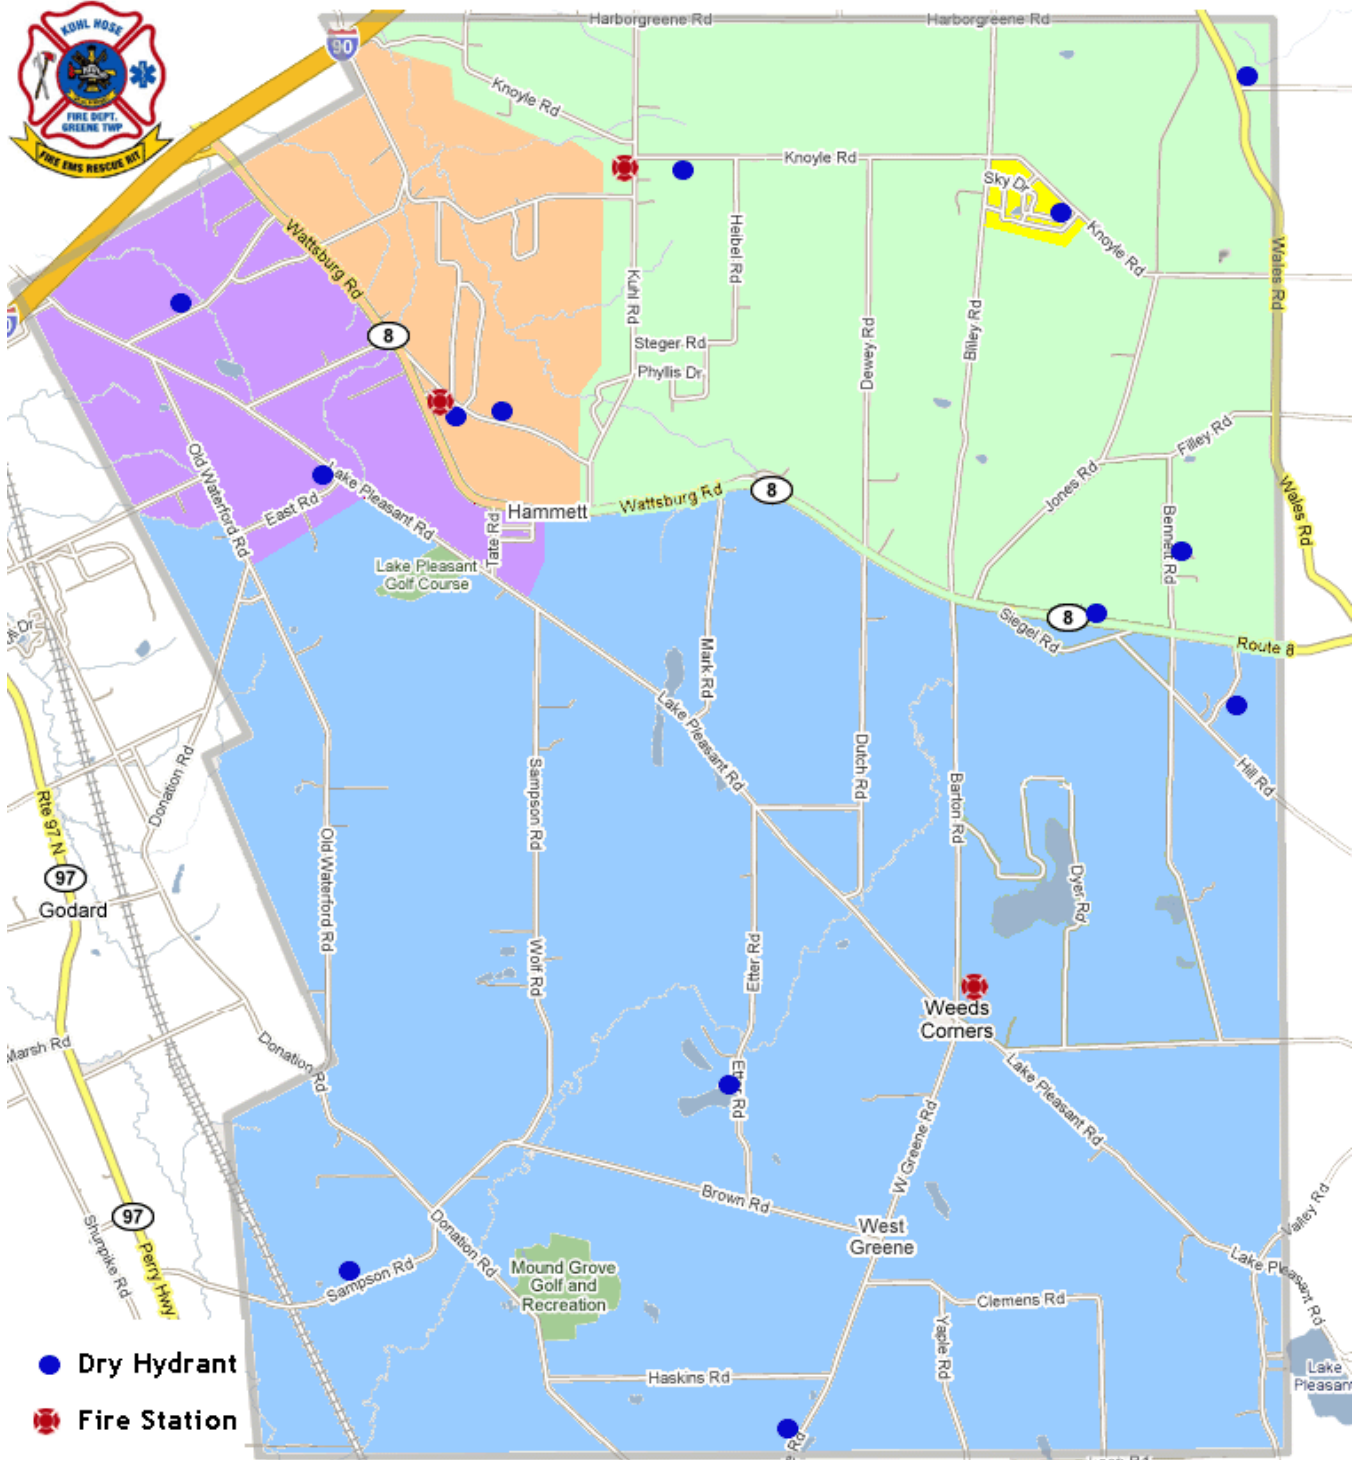

Kuhl Hose Company Preplans

Greene Twp, Erie County, PA

Revised October 2009

Box	6801	6802	6803	6804	6805
Location	South of Rt 8 from Tate & East Rds to Twp. Line	NW Corner of Twp West of Tate/East Rds South of Rt. 8	Rt. 8 & North to Knoyle Rd. East to Kuhl Rd.	NE Corner of Twp. North of Rt. 8 Kuhl Rd. & East	Woodhaven Mobile Home Park
Belle Valley	Engine	Engine	Truck	Engine	
Perry Hiway	Truck	Truck	RIT	RIT	RIT
Brookside	RIT	RIT	Engine	Truck	Engine
Kearsarge		Engine	Engine	Engine	
Wattsburg	Tender	Tender	Tender	Tender	Tender
Waterford	Engine+Tender	Tender			
Greenfield			Tender	Tender	

Kuhl Hose Company Preplan Map

- Dry Hydrant
- ✝ Fire Station

Box	6801	6802	6803	6804	6805
Location	South of Rt 8 from Tate & East Rds to Twp. Line	NW Corner of Twp West of Tate/East Rds South of Rt. 8	Rt. 8 & North to Knogle Rd. East to Kuhl Rd.	NE Corner of Twp. North of Rt. 8 Kuhl Rd. & East	Woodhaven Mobile Home Park